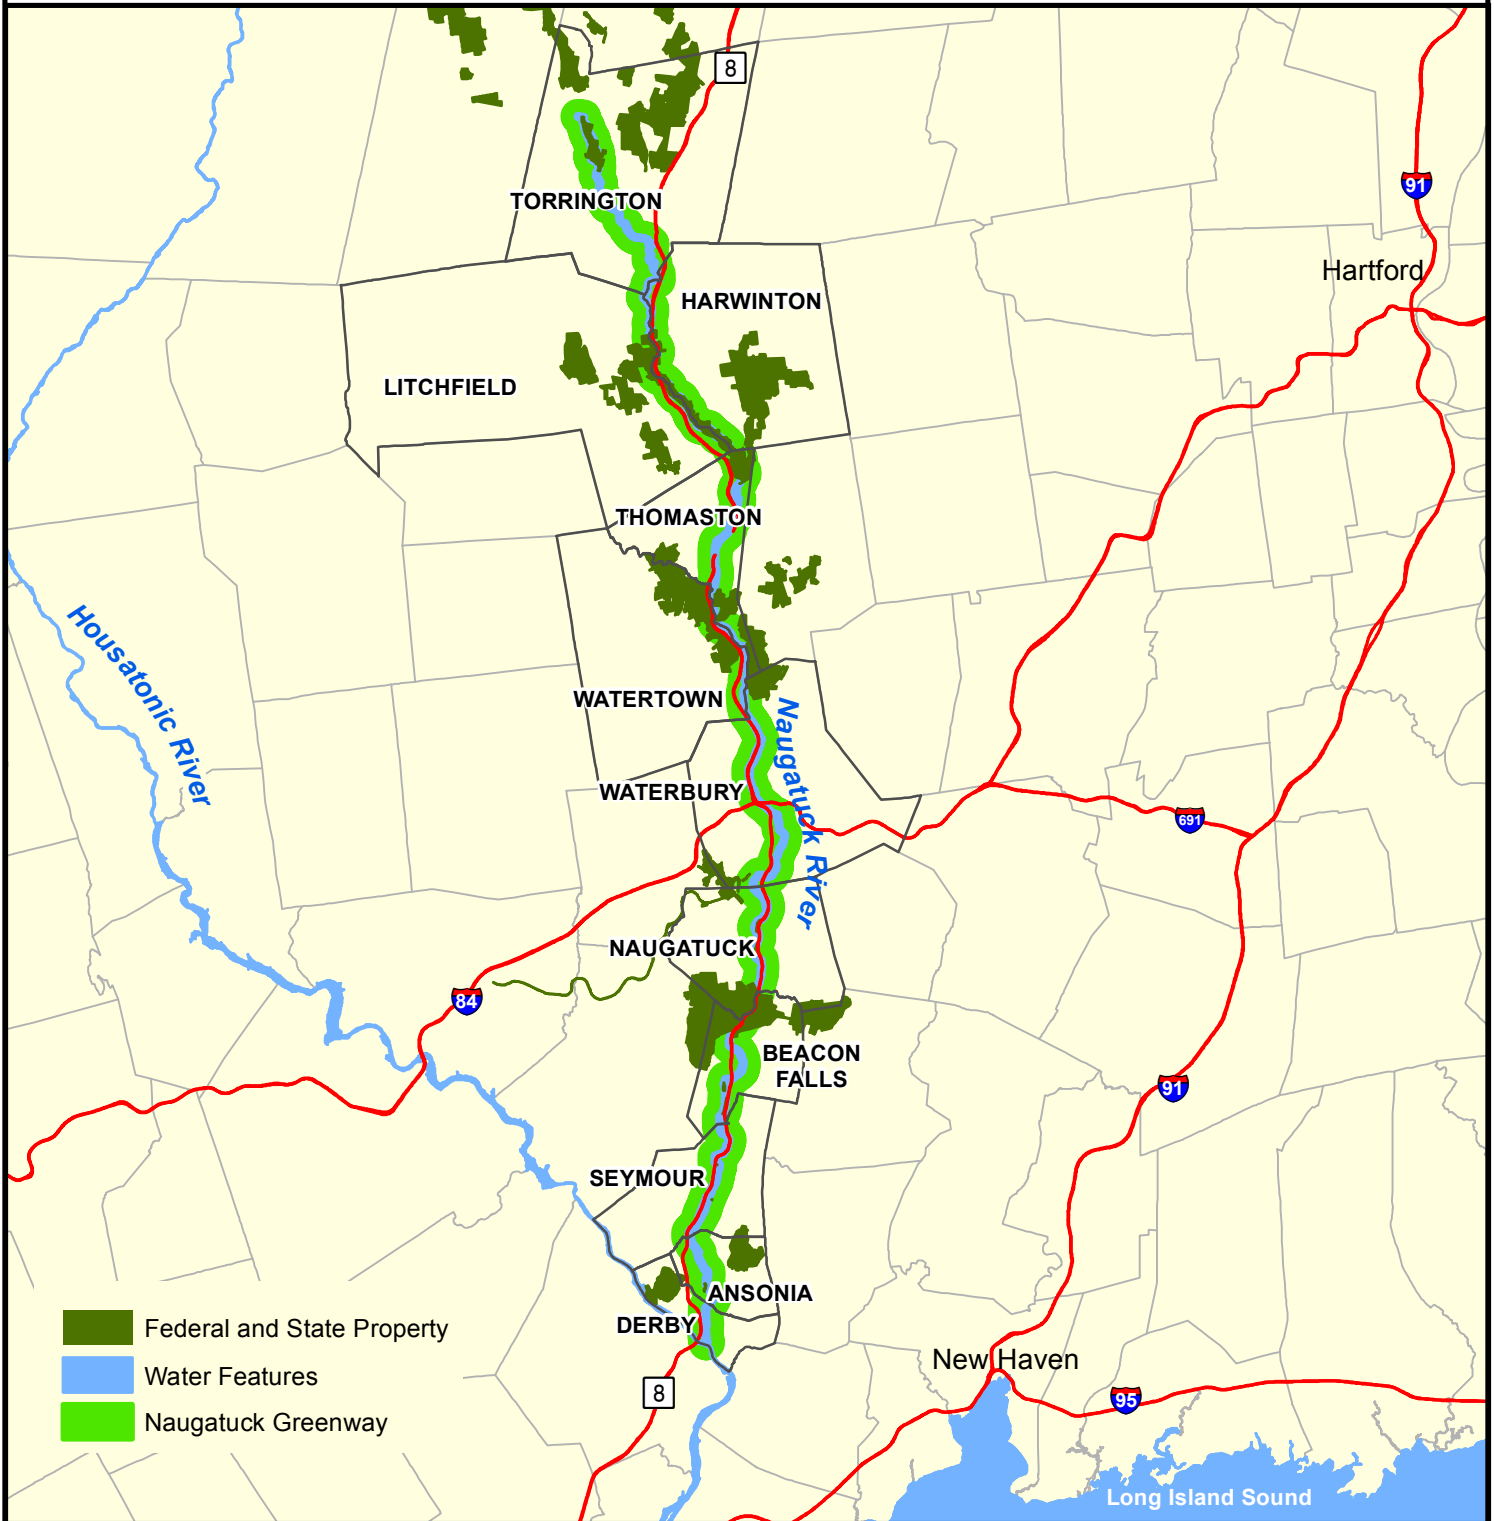

Federal and State Open Space along the Naugatuck River Greenway

COUNCIL OF GOVERNMENTS
CENTRAL NAUGATUCK VALLEY