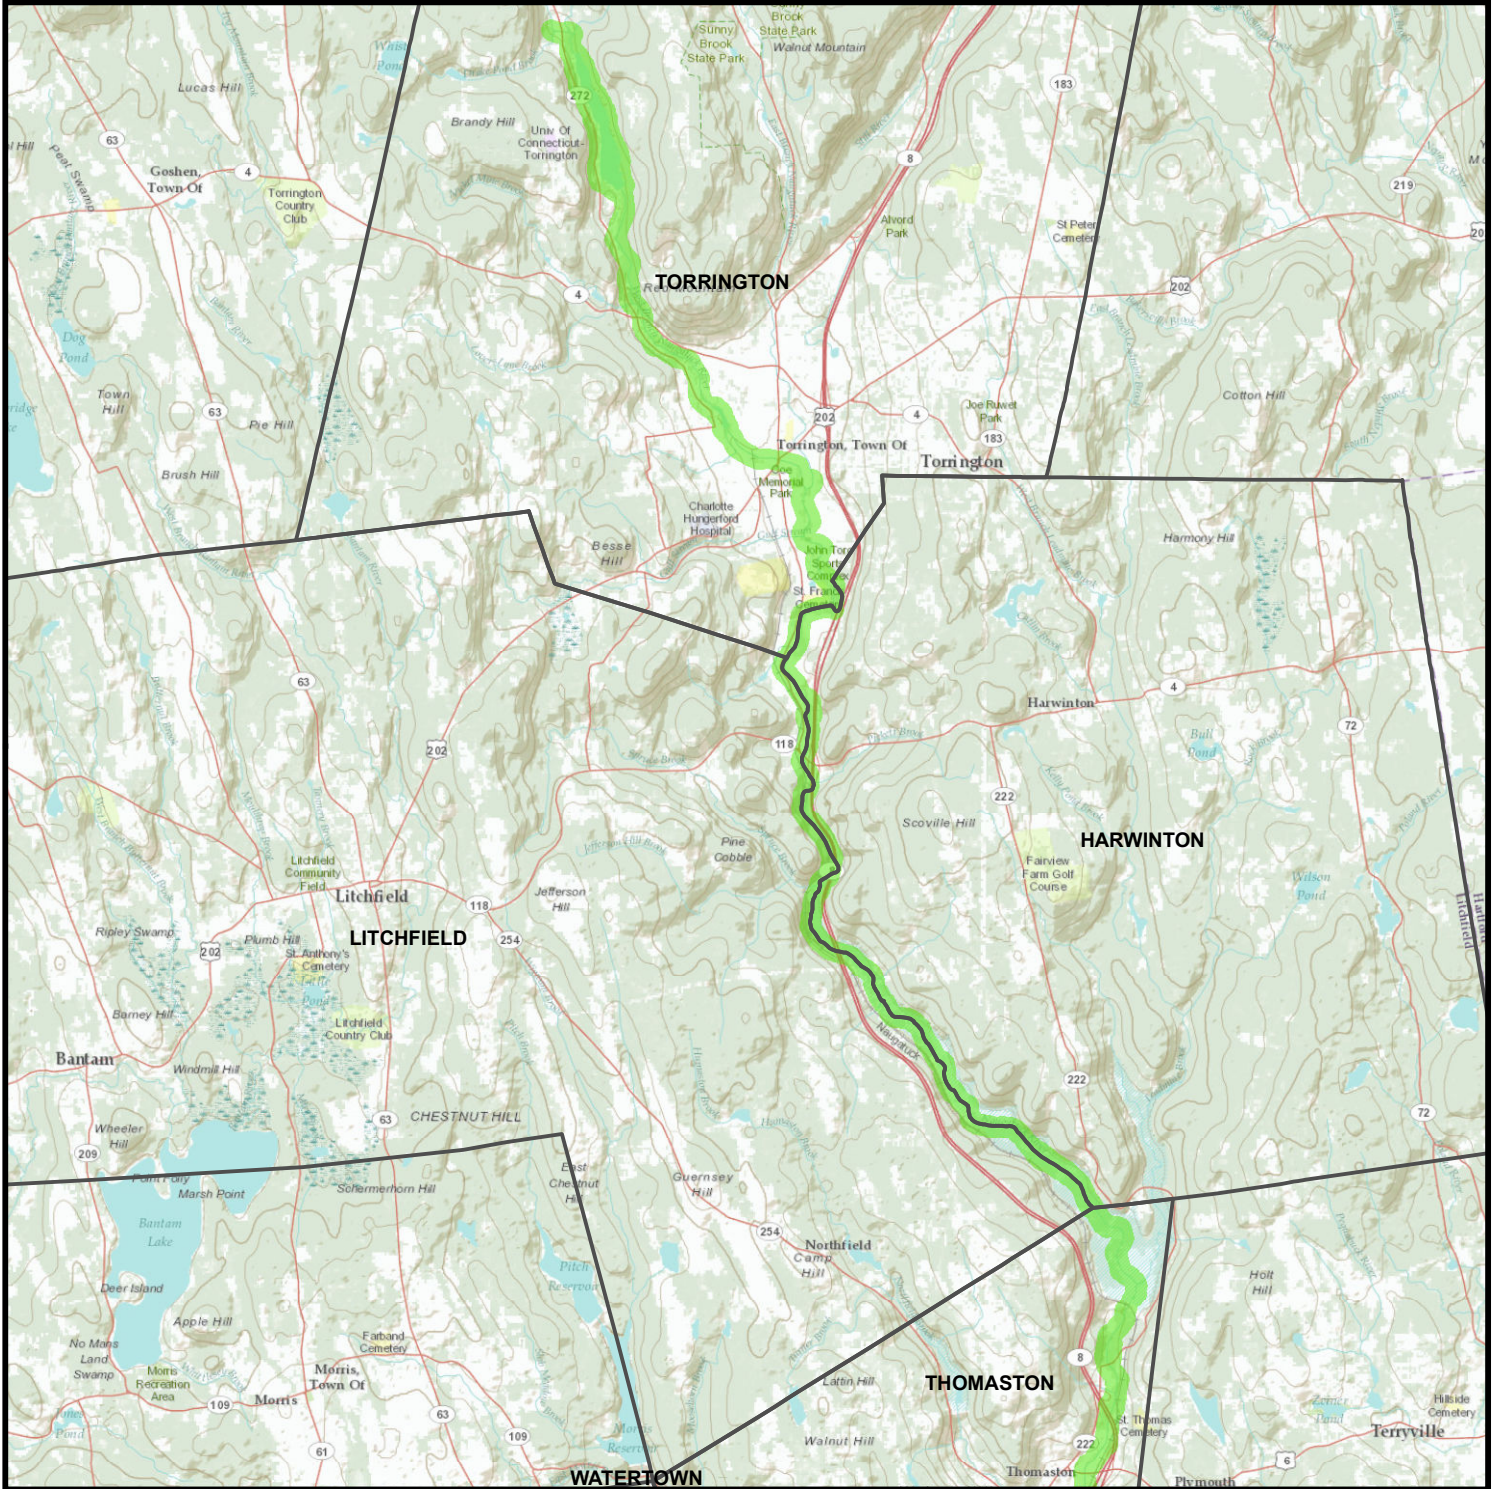

Naugatuck River Greenway - Upper Section Topographic Map

COUNCIL OF GOVERNMENTS
CENTRAL NAUGATUCK VALLEY